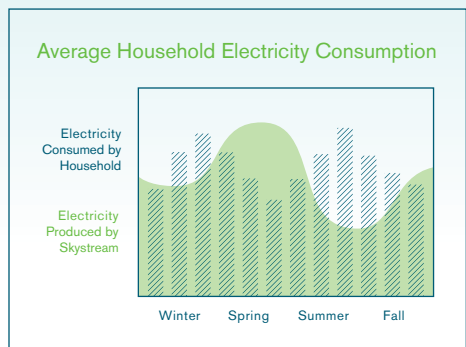

*Battery charging for home energy back-up systems is also available.

iPod is a registered trademark of Apple Computer, Inc. Unlike the iPod, the Skystream is very quiet.

Graceful, Yet Powerful

With a rated capacity of 2.4 kW, Skystream can provide anywhere from 40%-90%* of a household or small business's total energy needs. Its sleek, distinctive swept-wing blades and elegant form make Skystream an attractive addition to any home. With a guyless tower, Skystream blends in like a neighborhood street lamp. And because it operates at a low RPM, Skystream is as quiet as the trees blowing in the wind.

Redundant safety features protect Skystream from high winds without the need for mechanical overrides.

How Skystream Works

Reduce Or Eliminate Your Electricity Bill

Skystream is the first wind-powered, grid-connected Residential Power Appliance that produces electricity for less than the retail rate of many utilities. Since everything is built in and there are no significant maintenance costs, once your Skystream is operating and the wind is blowing, you'll see an immediate reduction in electricity costs.

Depending on your installed cost, cost of electricity, and average wind speed, Skystream can pay for itself in as little as five years. Some states offer investment incentives in the form of rebates that improve the cost payback. Visit www.skystreamenergy.com or contact your local dealer for more information.

Energy outputs based on average seasonal wind speed fluctuations and average household energy consumption. Individual sites will vary.

Will Skystream Work For You?

Our goal from the start was to make the free energy in the wind accessible to more people than ever before. Skystream's compact design and high-efficiency energy