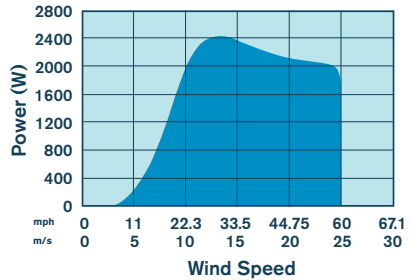

Performance

Your local Skystream dealer

Patented and Patent Pending

3-CMLT-1344-01 REV E 10-08

Printed with vegetable inks on FSC-certified paper (50% recycled, 25% post-consumer).

www.skystreamenergy.com

Southwest Windpower 1801 W. Route 66 Flagstaff, AZ 86001