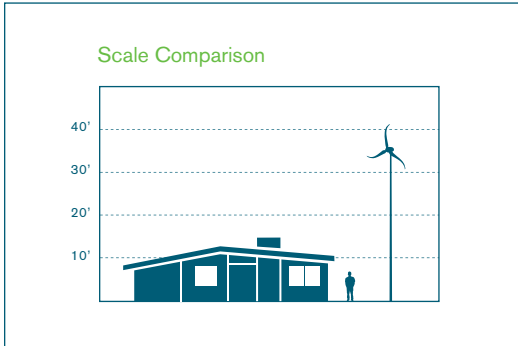

How Skystream Works