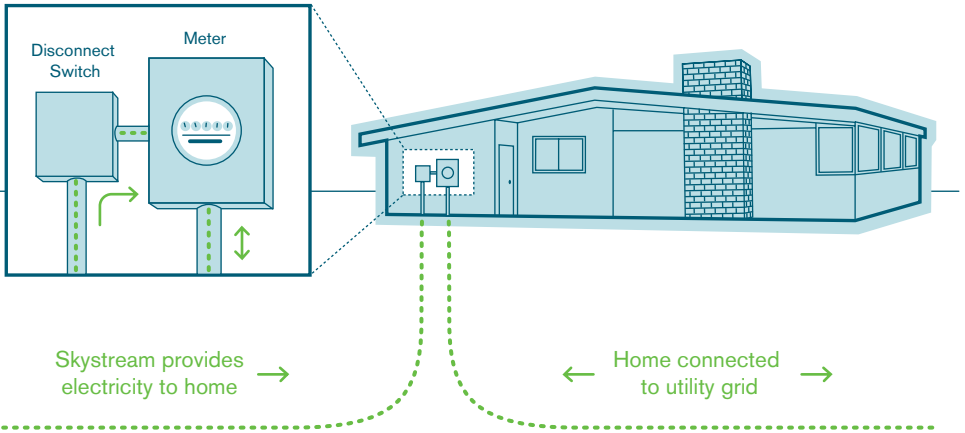

Will Skystream Work For You?

Our goal from the start was to make the free energy in the wind accessible to more people than ever before. Skystream's compact design and high-efficiency energy

production has opened up that opportunity to millions of homes around the world. If your site fits the following criteria, chances are Skystream will work for you:

- ✔ At least 10 mph (4.5 m/s) average wind speed. Best results at 12 mph (5.4 m/s) or more*
- ✔ Your property is at least 0.5 acre (0.2 hectare) and has unobstructed views
- ✔ The local zoning allows a structure that is at least 42 ft (13 m) tall
- ✔ Your local utility has an existing interconnection agreement for homeowners (Your local Skystream dealer can help determine this)

* Visit www.skystreamenergy.com for wind maps for your area, or consult your local Skystream dealer.