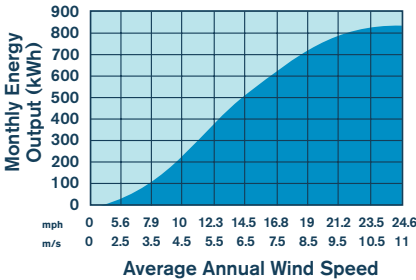

Southwest Windpower: the People Behind Skystream.

For 20 years, Southwest Windpower, Inc., in Flagstaff, Arizona, has brought low-cost, reliable, clean energy to the world. As the world's largest producer of small wind generators, we've pioneered new technologies to make renewable energy simple. Visit us at www.windenergy.com.

Technical Specifications

Model: Skystream 3.7

Rated Capacity: 2.4 kW

Weight: 170 lbs (77 kg)

Rotor Diameter: 12 ft (3.72 m) **Swept Area:** 115.7 ft² (10.87 m²)

Type: Downwind rotor with stall regulation control

Direction of Rotation: Clockwise looking upwind

Blade Material: Fiberglass reinforced composite **Number of Blades:** 3

Rated Speed: 50-325 rpm **Tip Speed:** 213 ft/s (66 m/s)

Alternator: Slotless permanent magnet brushless **Yaw Control:** Passive

Grid Feeding: Southwest Windpower inverter 120/240 VAC 50-60 Hz

Braking System: Electronic stall regulation with redundant relay switch control

Cut-in Wind Speed: 8 mph (3.5 m/s) **Rated Wind Speed:** 29 mph (13 m/s)

User Control: Wireless 2-way interface remote system

Survival Wind Speed: 140 mph (63 m/s) **Sound:** 45 decibels at 40 ft (12 m)

FIVE YEAR WARRANTY

Energy